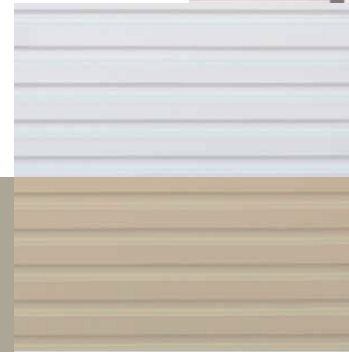

FEATURED COLOUR: JAPAN CHERRY

Neo™ Profile:

FEATURED COLOUR: DOVER WHITE (SINGLE GARAGE)

FEATURED COLOUR: CLASSIC CREAM™ (DOUBLE GARAGE)

Squareline® Profile:

Single and double roller doors featuring our best-selling tried and tested Squareline profile to suit a range of home styles. Using a special 'mini groove' design ensures smooth operation and protection for the door's paint finish (available on selected sizes). Our double garage Squareline® model (R3W) has a 0.5mm curtain thickness. Includes Weatherseal with deep cushioning helping to restrict entry of water and leaves. Springs are tested to 30,000 open and close cycles.