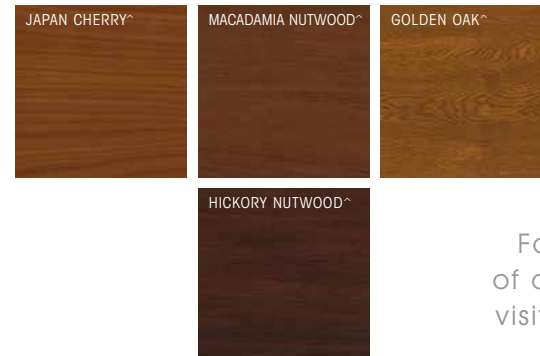

For a full range of colour options visit bnd.com.au